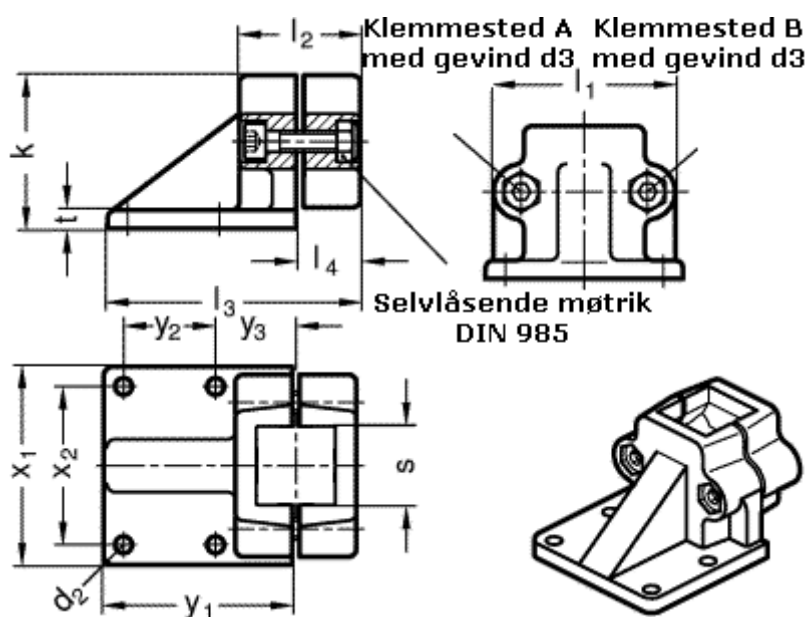

Article number: 20166V302BL

Description: Off-set baseplate clamps GN166-V30-2-BL  
GN166

## Measures

d2 = 7	t = 7
d3 = M 8	x1 = 75
k = 58	x2 = 60
l1 = 69	y1 = 72
l2 = 46	y2 = 35
l3 = 96	y3 = 30
l4 = 23	
S = V30	